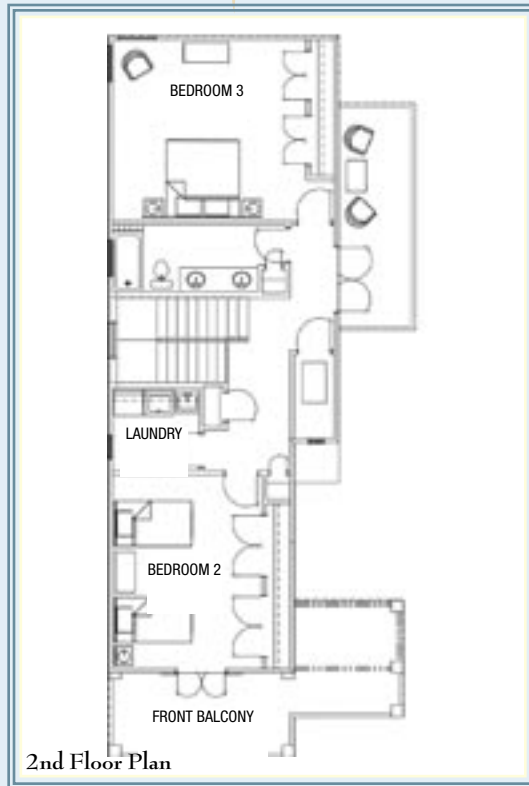

Maritime Hammocks · PLAN

Floorplans · PLAN *D*

| | |
|--------------------------|-------------|
| Living..... | 2480 |
| 1st • 1630, 2nd • 850 | |
| Porch..... | 105 |
| Front Balcony..... | 146 |
| Side Balcony..... | 118 |
| Entry/Summer Kitchen.... | 454 |
| Garage..... | 455 |
| Total..... | 3758 |